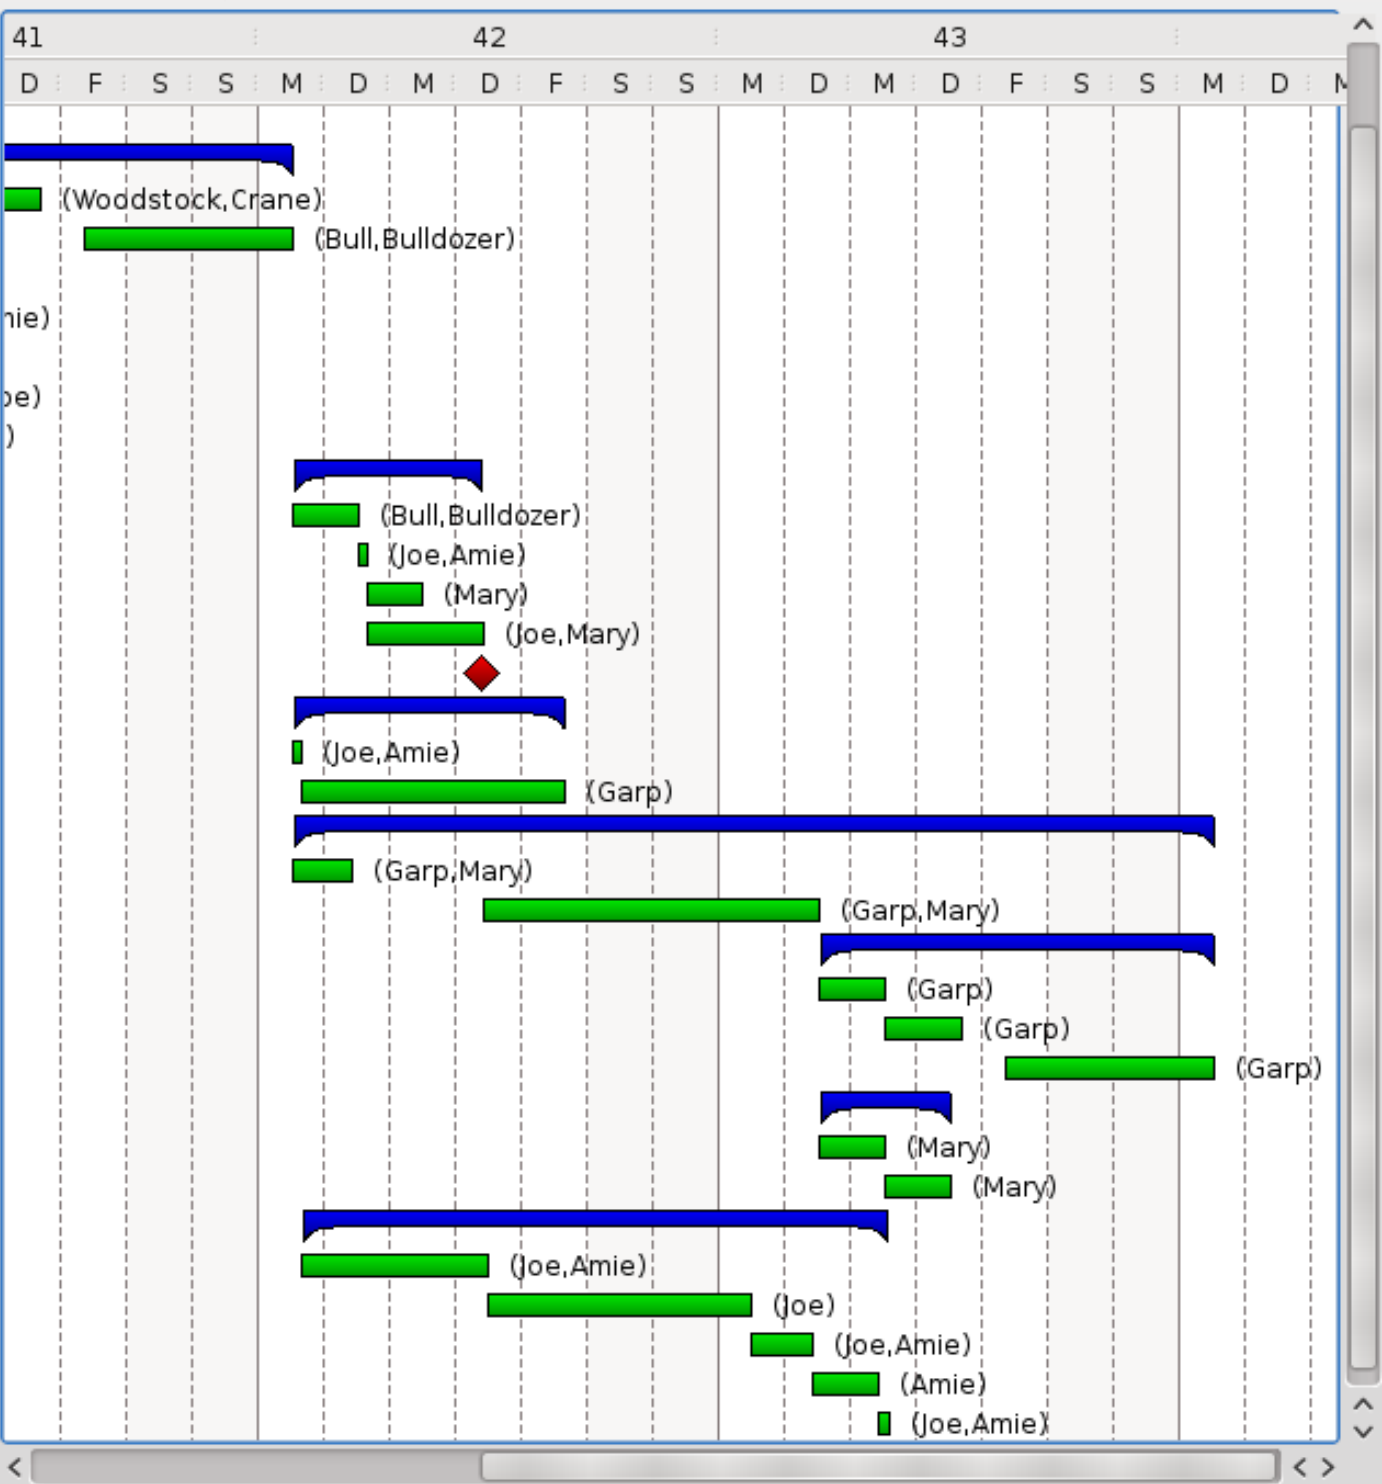

View Selector

- Editors
  - Work & Vacation
  - Cost Breakdown Structure
  - Ressourcen
  - Tasks
  - Dependencies (Graphic)
  - Dependencies (List)
  - Schedules
- Views
  - Project Performance Chart
  - Tasks Performance Chart
  - Task Status
  - Task Execution
  - Work Package View
  - **Gantt-Diagramm**
  - Milestone Gantt
  - Resource Assignments
  - Resource Assignments (...)
  - Cost Breakdown

Plan A

Name

- + Material Deliveries
- Garden Area Preparation
  - Remove trees
  - Remove top soil
- Kitchen Garden
  - Foundation (Kitchen G...)
  - Raised planting beds
  - Walking paths
  - Berries area
- Driveway
  - Remove gate, asphalt
  - New foundation (Drive...)
  - New gate
  - New bricks
  - Driveway finished
- Playground
  - Foundation (Playgroun...)
  - Apparatus
- Guest House
  - Foundation (Guest Ho...)
  - Erection
  - Inside painting
    - Paint grounding
    - Paint 1. time
    - Paint 2. time
  - Outside painting
    - Paint 1. time outsid...
    - Paint 2. time outsid...
- Garden
  - Foundation (Garden)
  - Stone settings
  - Trees and bushes
  - Hedges
  - Lawn